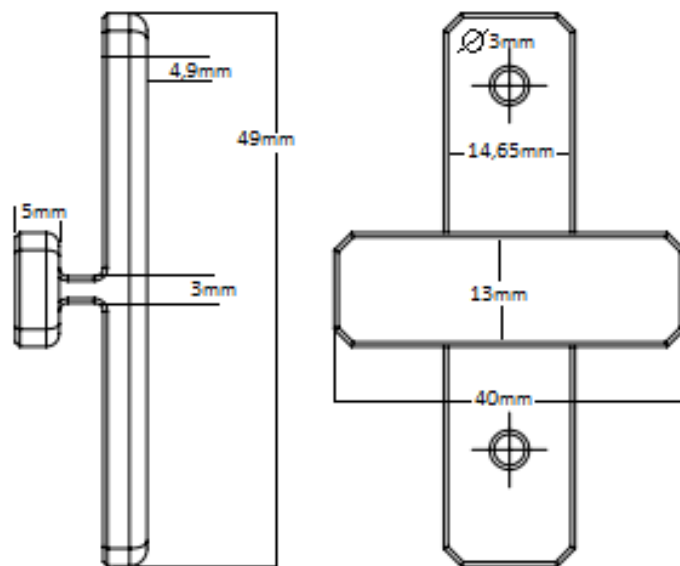

KANENZO WOODEN COMPOSITE TECHNICAL SPECIFICATION

PREMIUM CLIPS

Material: 100% ABS

Product Kanenzo Premium Clips

Product Dimensions: Width: 14.65mm
Height: 15mm
Length: 49mm

Appearance:

- Premium Clips is produced from 100% Raw Material (ABS).
- Premium Clips; Width; 14.65mm, Height; 15mm and Length; 49mm.
- Premium Clips screw hole diameters and centre pole is 3mm. Screw hole diameters should be located to centre pole in tusk way with a difference of 5 mm.
- Different distances of screws to centre pole is provided in order to avoid wrong screwing.
- Premium Clips is designed specially for Premium frame. Its width (14,65mm) x floor thickness (5mm) should be located without getting over surface of the frame.
- Premium Clips is used to combine Premium Deck and Frame.